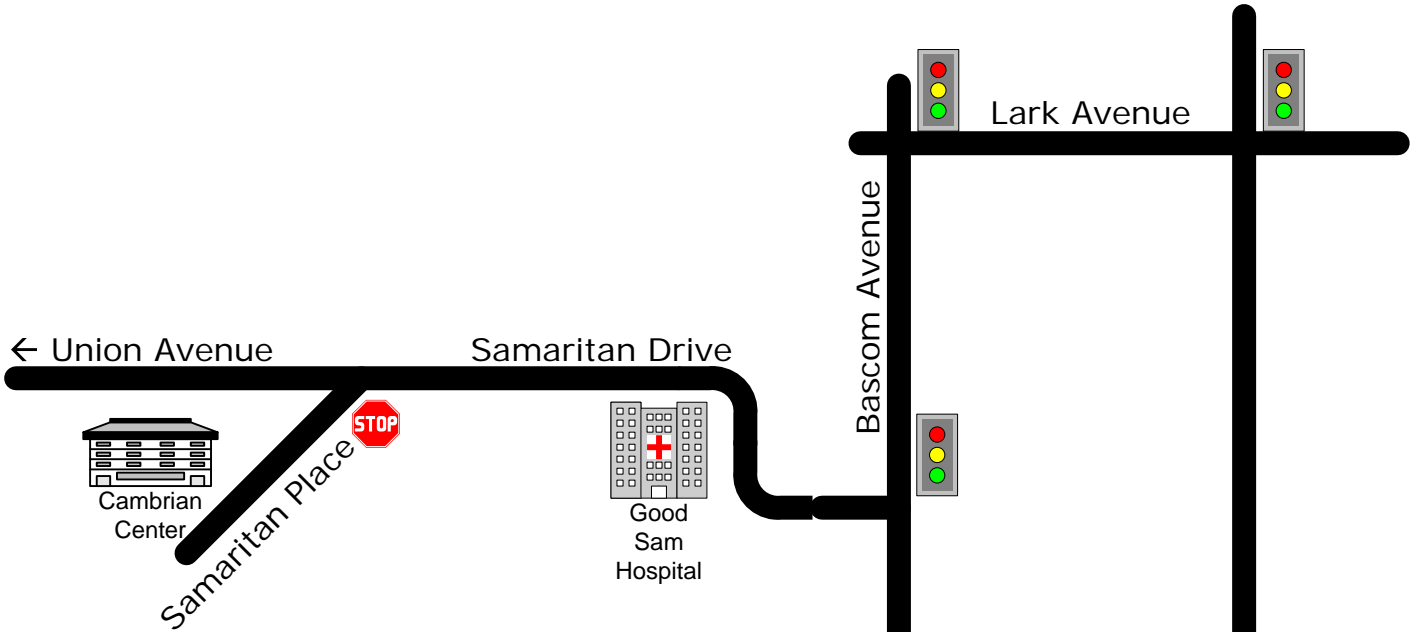

Cambrian Center

2360 Samaritan Place
Los Gatos
(not to scale)

Directions:

- ~ From San Jose, take 880/17 South
- ~ Exit at Lark Avenue, left at the light
- ~ Left on Bascom (at the end of Lark)
- ~ Right on Samaritan Drive
- ~ After the two curves and the straightaway, bear left on Samaritan Place
- ~ Cambrian Center is on the right; street parking only

Alternate Directions from Campbell area:

- ~ Take Bascom, turning left on Samaritan Drive, then follow the instructions above
- ~ OR... take Union to immediately past 85, turn right on Samaritan Drive, then right on Samaritan Place

From San Jose
toward Los Gatos