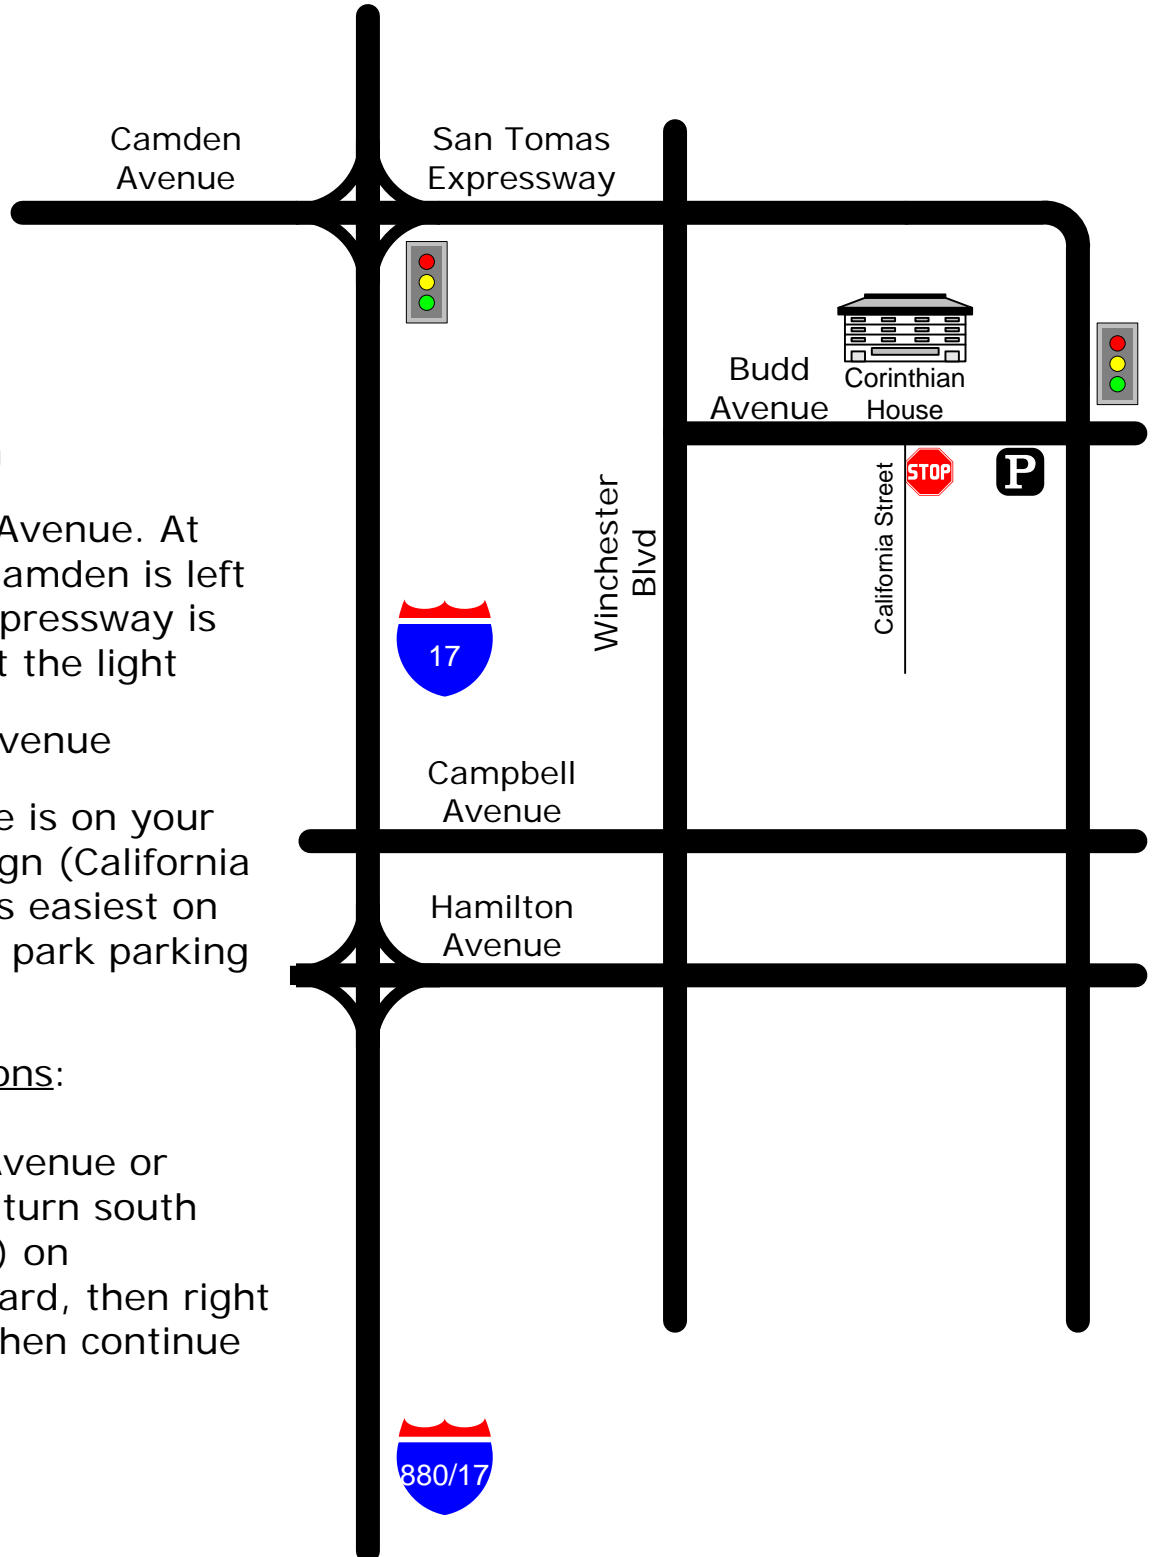

Corinthian House

250 Budd Avenue
Campbell
(not to scale)

Directions:

- ~ From San Jose, take 880/17 South
- ~ Exit at Camden Avenue. At this intersection, Camden is left and San Tomas Expressway is right - turn right at the light
- ~ Right on Budd Avenue
- ~ Corinthian House is on your right at the stop sign (California Street) – parking is easiest on California or in the park parking lot on Budd

Alternative Directions:

- ~ Take Hamilton Avenue or Campbell Avenue, turn south (toward Los Gatos) on Winchester Boulevard, then right on Budd Avenue, then continue as above.

From San Jose
toward Los Gatos