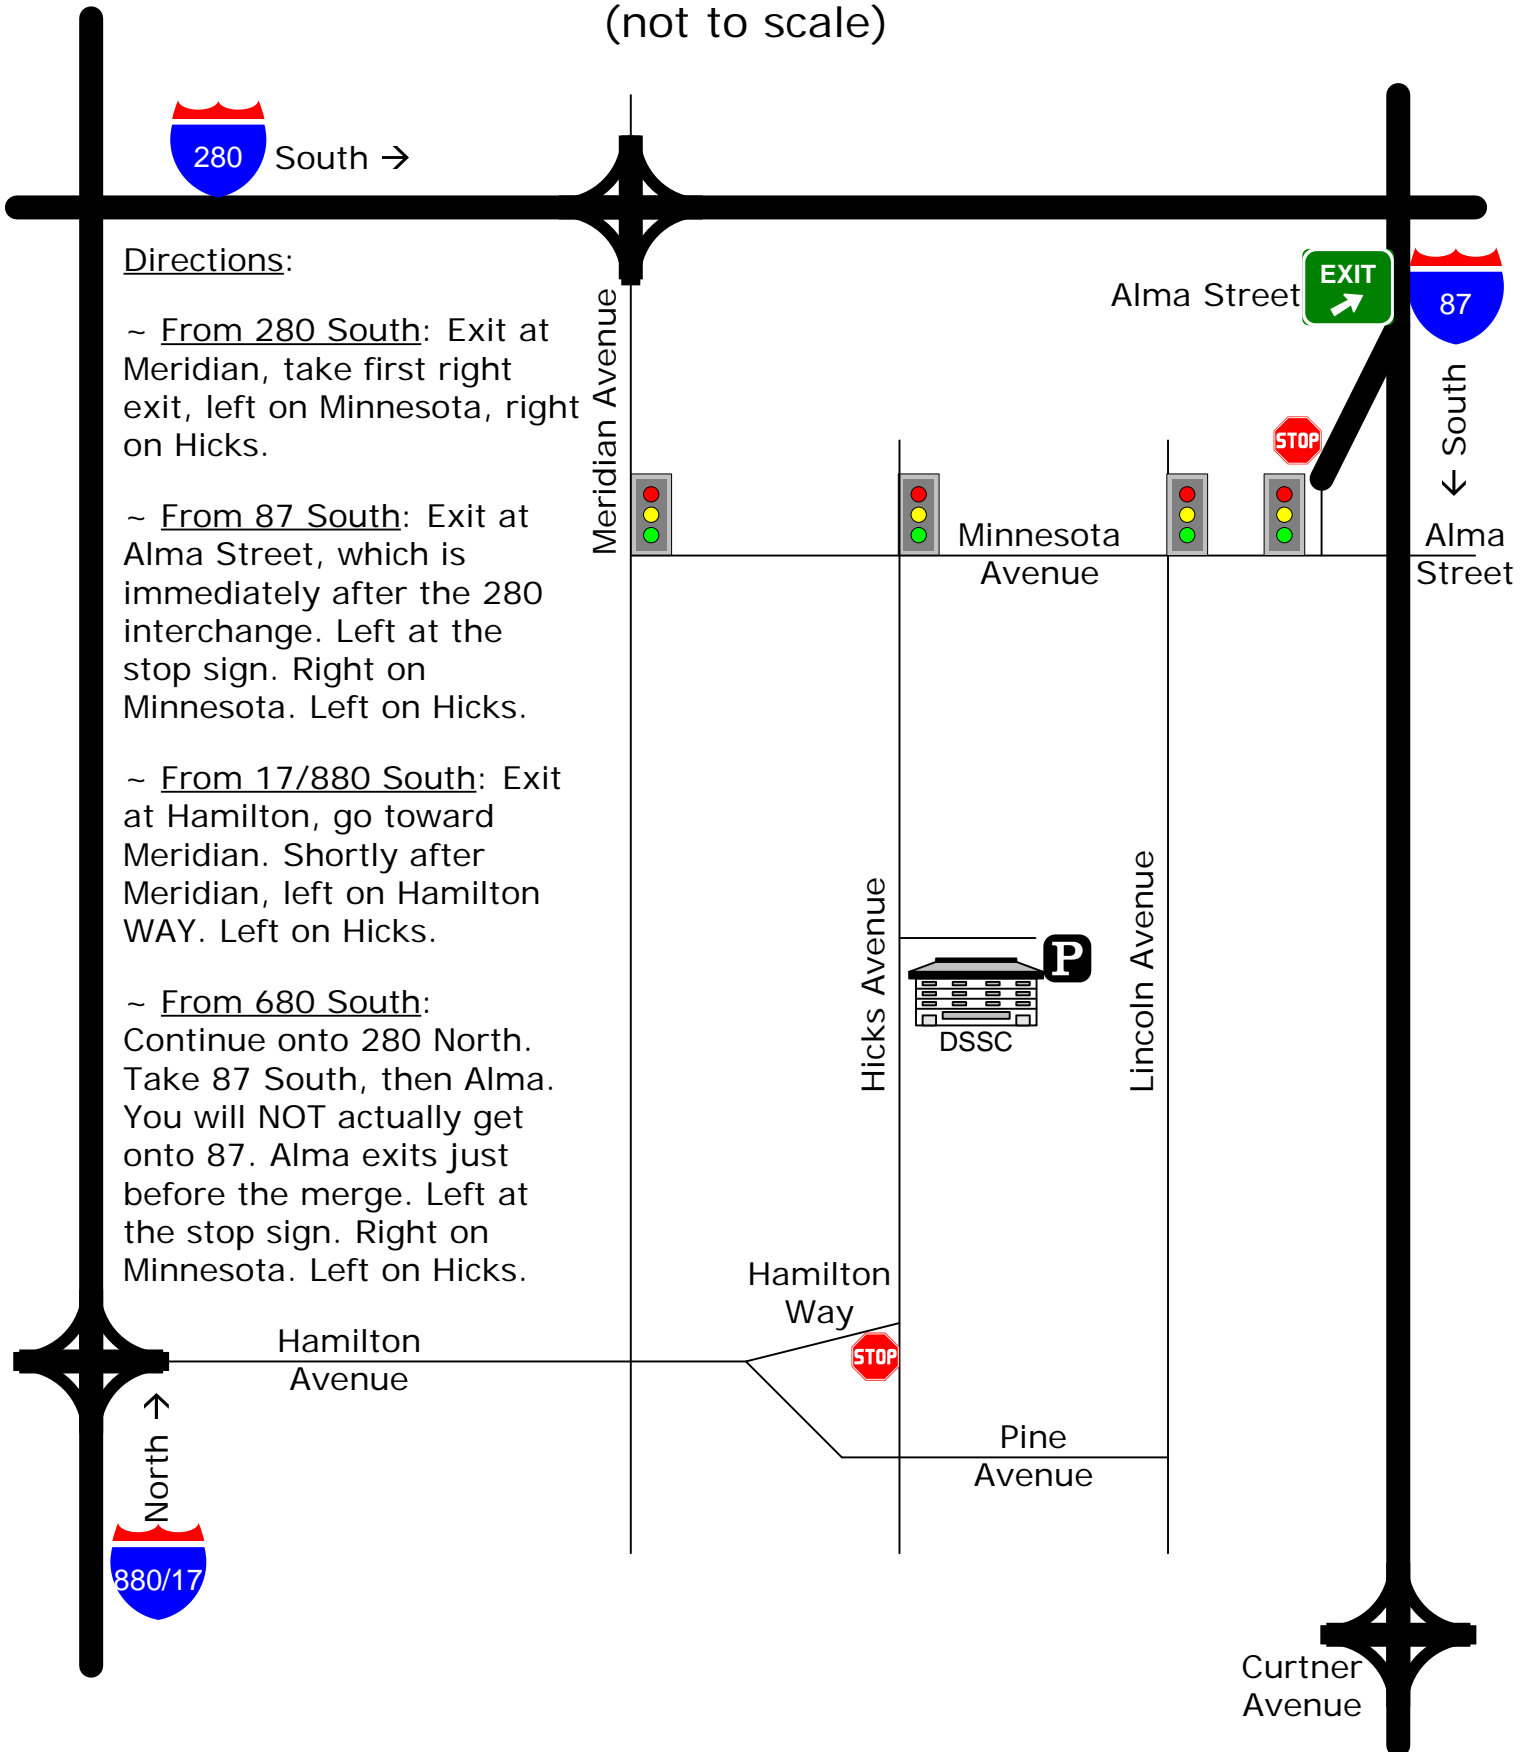

# Divine Science Spiritual Center

1540 Hicks Avenue

San Jose

(not to scale)

## Directions:

~ From 280 South: Exit at Meridian, take first right exit, left on Minnesota, right on Hicks.

~ From 87 South: Exit at Alma Street, which is immediately after the 280 interchange. Left at the stop sign. Right on Minnesota. Left on Hicks.

~ From 17/880 South: Exit at Hamilton, go toward Meridian. Shortly after Meridian, left on Hamilton WAY. Left on Hicks.

~ From 680 South: Continue onto 280 North. Take 87 South, then Alma. You will NOT actually get onto 87. Alma exits just before the merge. Left at the stop sign. Right on Minnesota. Left on Hicks.