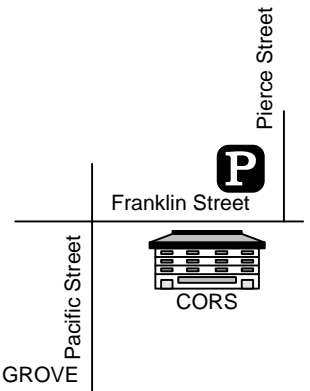

Monterey CORS

400 West Franklin Street, Monterey

Directions:

- ~ 17 South.
- ~ 1 South (toward Monterey).
- ~ Exit at the second Del Monte exit (toward Pacific Grove). By the time you get to Fisherman's Wharf, you should have moved to the left lane.
- ~ At the fork, go straight up the hill.
- ~ Left on Pacific.
- ~ Right on Franklin. The CORS building is directly on your right.
- ~ Street parking is available, or use the parking lot directly across the street from the church, which is free on Sundays.

From
San Jose

156

Del Monte Avenue – PACIFIC GROVE

Fisherman's
Wharf

From the church:

- ~ Take Franklin to the end (Camino Estero).
- ~ Turn left.
- ~ At the light (Del Monte), turn right.
- ~ North on 1.
- ~ North on 17.