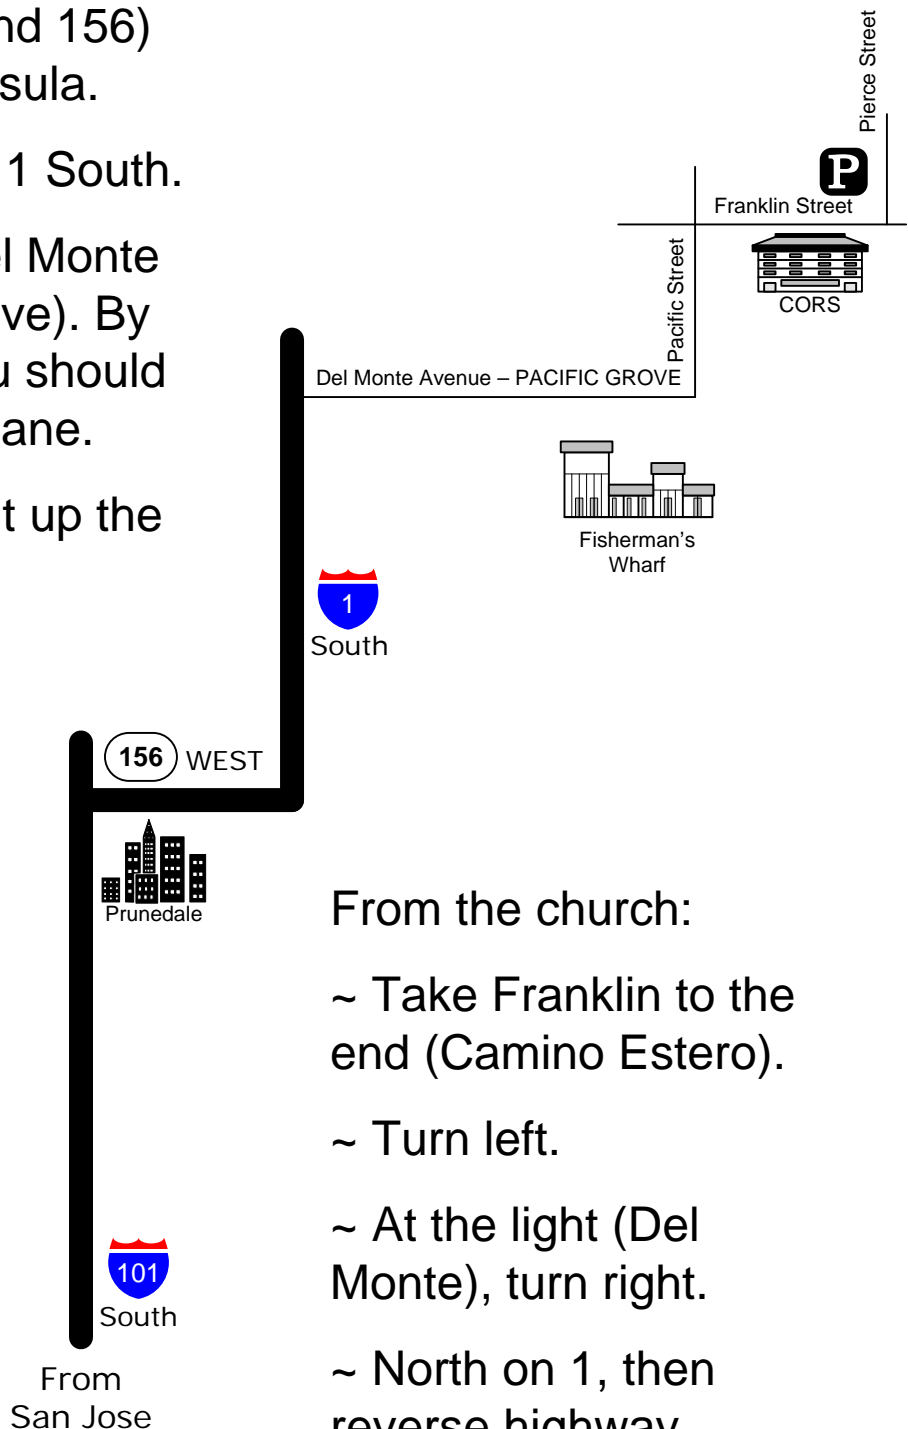

# Monterey CORS

400 West Franklin Street, Monterey

## Directions:

- ~ 101 South.
- ~ 156 WEST (the second 156) toward Monterey Peninsula.
- ~ This dumps you onto 1 South.
- ~ Exit at the second Del Monte exit (toward Pacific Grove). By Fisherman's Wharf, you should have moved to the left lane.
- ~ At the fork, go straight up the hill.
- ~ Left on Pacific.
- ~ Right on Franklin. The CORS building is directly on your right.
- ~ Street parking is available, or use the parking lot directly across the street from the church, which is free on Sundays.

## From the church:

- ~ Take Franklin to the end (Camino Estero).
- ~ Turn left.
- ~ At the light (Del Monte), turn right.
- ~ North on 1, then reverse highway directions.