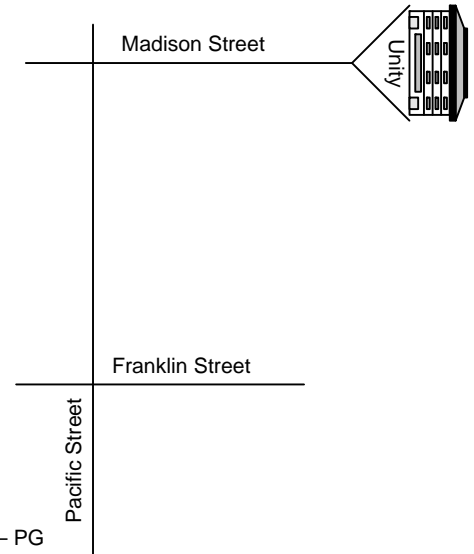

Unity of Monterey Bay

601 Madison Street, Monterey
(not to scale)

Directions:

- ~ 17 South.
- ~ 1 South (toward Monterey).
- ~ Exit at the second Del Monte exit (toward Pacific Grove). By Fisherman's Wharf, you should have moved to the left lane.
- ~ At the fork, go straight up the hill.
- ~ Left on Pacific.
- ~ Right on Madison.
- ~ Unity is at the end of the street straight ahead. Only street parking is available. Please be aware that if you bear right at the church, the first few spaces on your left are handicap reserved.

South

156

South

From
San Jose

From the church:

- ~ Back down Madison.
- ~ Right on Franklin.
- ~ Take Franklin to the end (Camino Estero).
- ~ Turn left.
- ~ At the light (Del Monte), turn right.
- ~ North on 1.
- ~ North on 17.