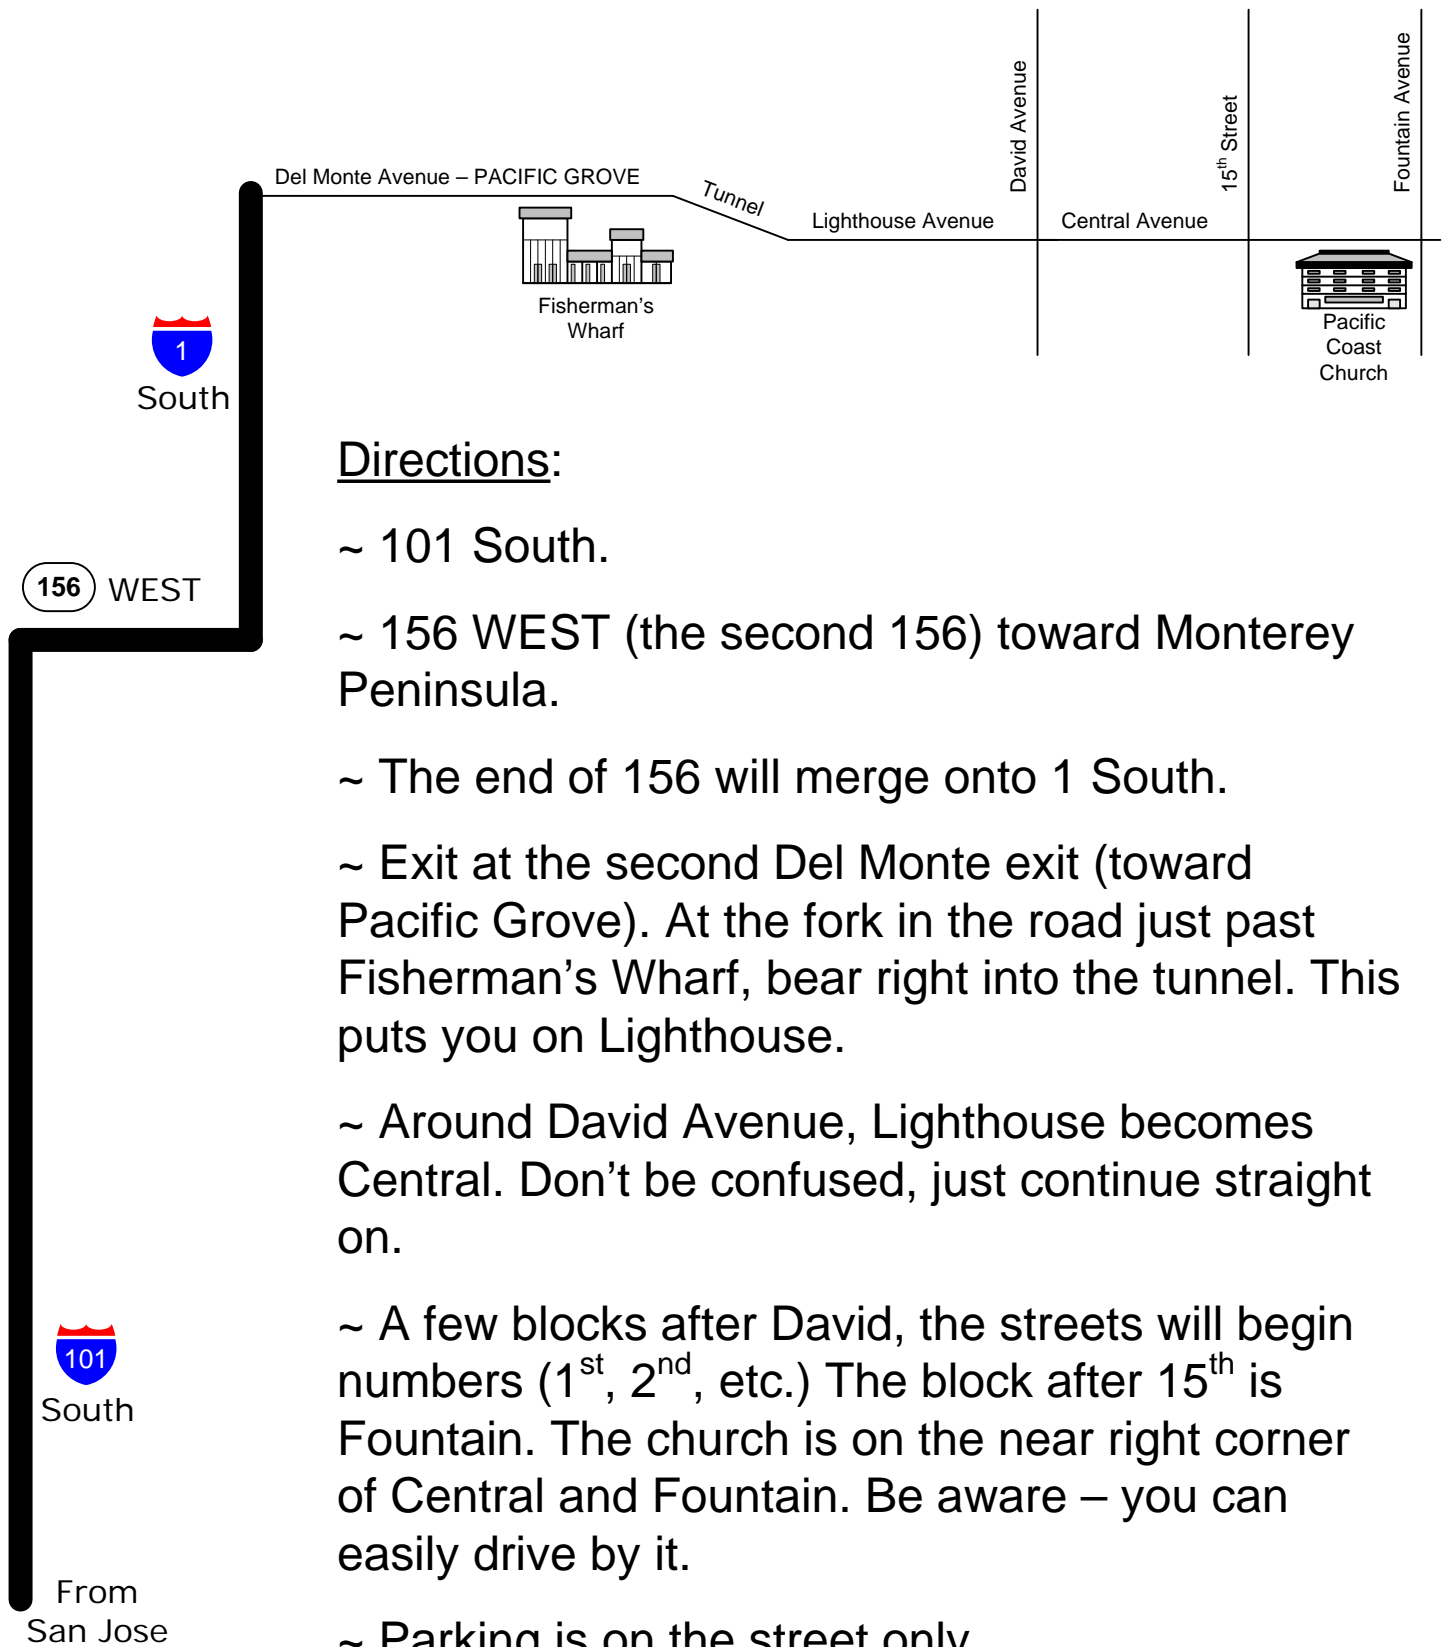

Pacific Coast CORS

522 Central Avenue, Pacific Grove

Directions:

~ 101 South.

~ 156 WEST (the second 156) toward Monterey Peninsula.

~ The end of 156 will merge onto 1 South.

~ Exit at the second Del Monte exit (toward Pacific Grove). At the fork in the road just past Fisherman's Wharf, bear right into the tunnel. This puts you on Lighthouse.

~ Around David Avenue, Lighthouse becomes Central. Don't be confused, just continue straight on.

~ A few blocks after David, the streets will begin numbers (1st, 2nd, etc.) The block after 15th is Fountain. The church is on the near right corner of Central and Fountain. Be aware – you can easily drive by it.

~ Parking is on the street only.