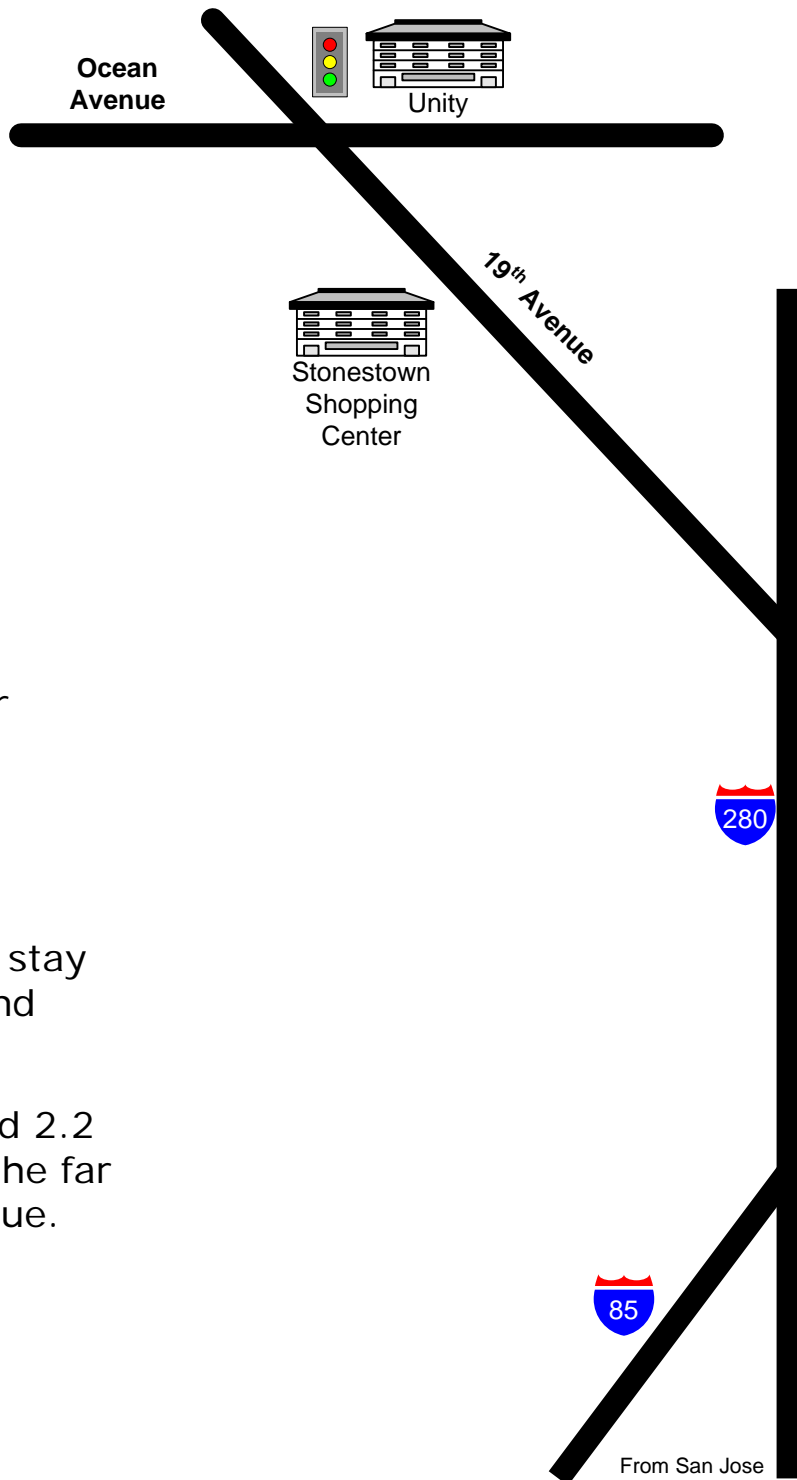

Unity Christ Church

2690 Ocean (at 19th Avenue)
San Francisco
(not to scale)

Directions:

~ Take 85 to 280 North (or simply 280 North) to San Francisco. Follow the signs toward 19th Avenue and/or Golden Gate Bridge.

~ When the freeway ends, stay in any of the left 3 lanes and bear left onto 19th Avenue.

~ Yahoo Maps says proceed 2.2 miles. ☺ The church is on the far right corner of Ocean Avenue.